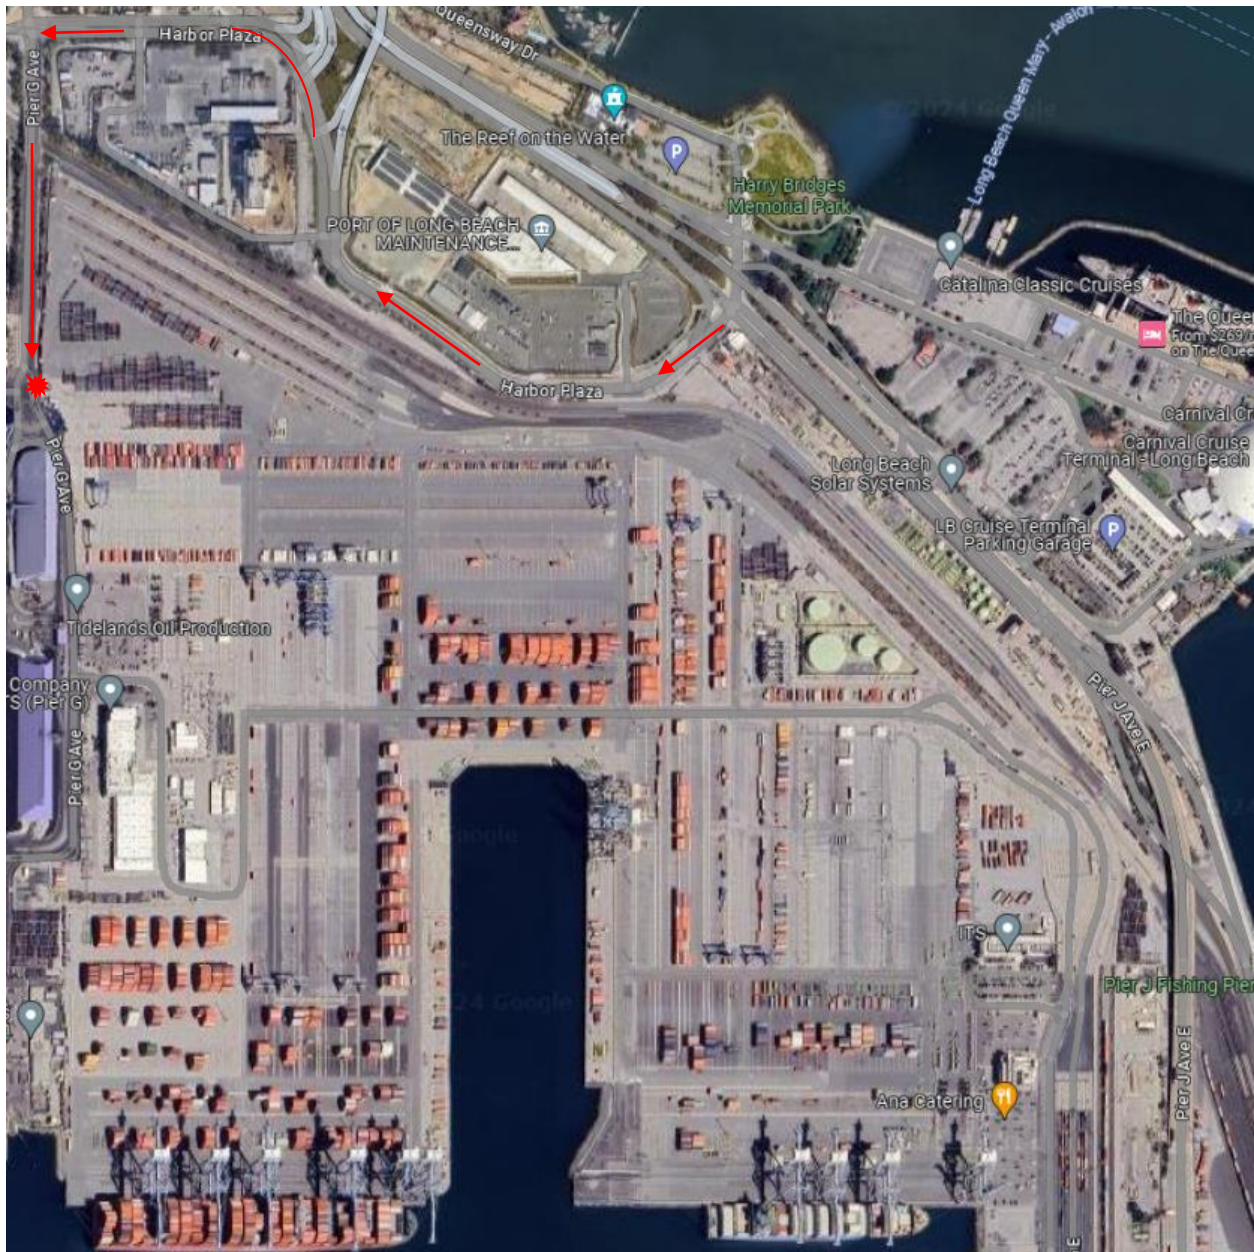

ITS Bobtail Gate

If using Google Maps, please use 999 Pier G Ave, Long Beach, CA 90802 as the address.

If arriving via the 710 freeway: Make a RIGHT on Harbor Plaza and follow the road until you arrive at Pier G Ave where you will make a LEFT. The Bobtail Gate entrance is 0.25 miles down Pier G Ave on the left hand side. Note: Pico Ave turns into Pier G Ave south of Harbor Plaza.